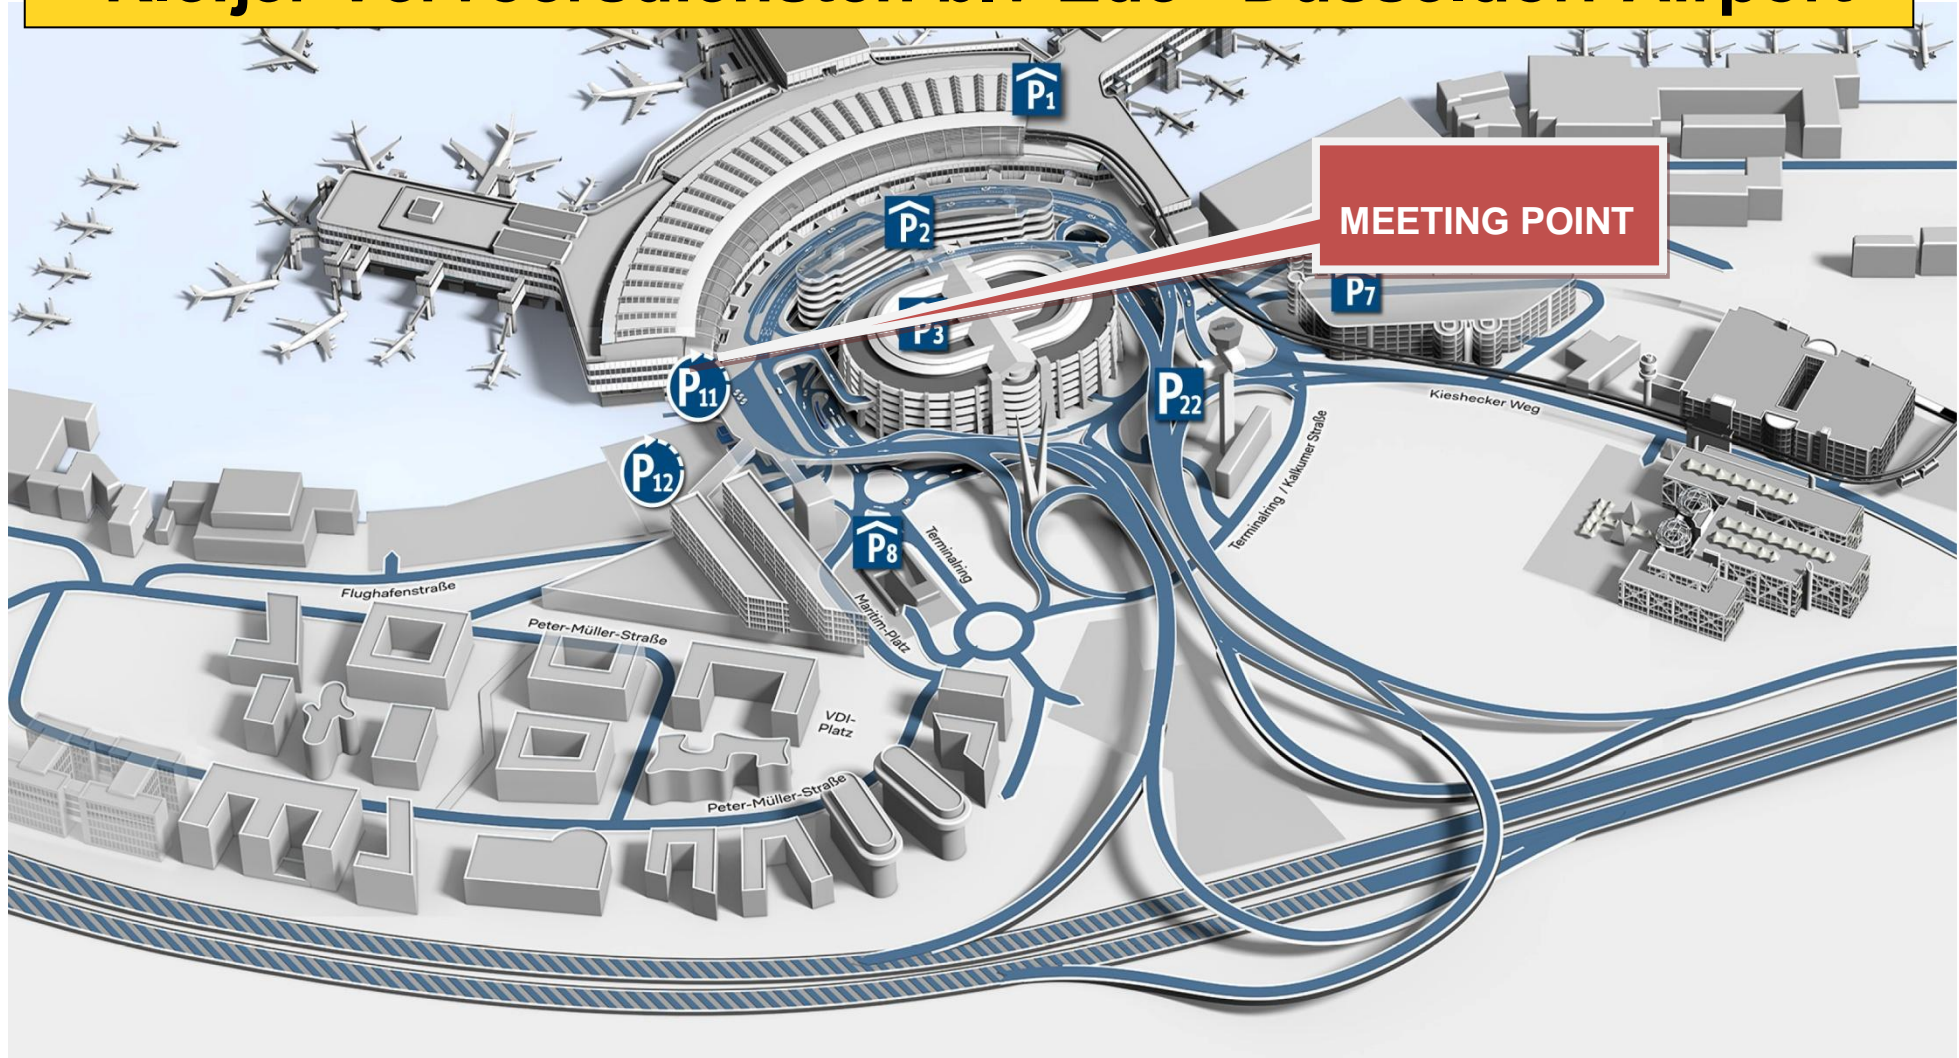

Kleijer Vervoersdiensten b.v Ede Dusseldorf Airport

Als u onze chauffeur of uw naambordje niet kunt vinden bij het Meeting Point,
bel dan: 00 31 318 611 611 (of +31 318 611 611). Onze centralist zal u verder van dienst zijn.
Ga niet 'zwerven' door de luchthaven, maar blijf in de buurt van het Meeting Point.

If you can't find our driver at the Meeting Point, please contact us by phone: 00 31 318 611 611 (or +31 318 611 611).
Our dispatcher will give you some further instructions.
Please don't walk around, stay near the Meeting Point.

[Naar de site van Dusseldorf Airport](#)